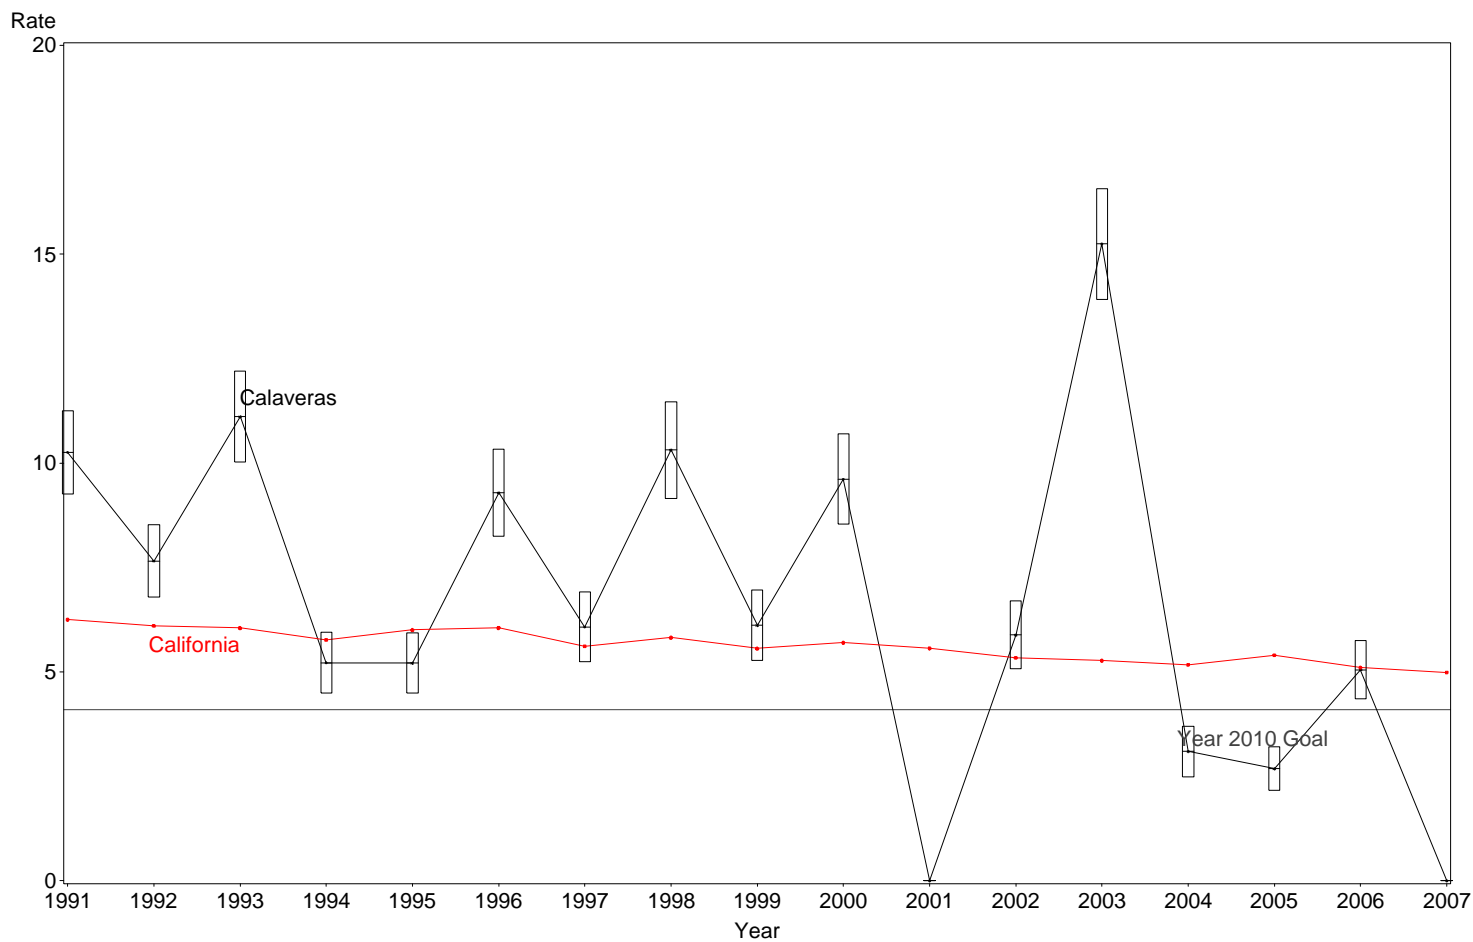

Fetal Mortality Rate  
Calaveras County, 2005-2007

The box around the county point estimates denotes the 95% confidence interval around the estimate.